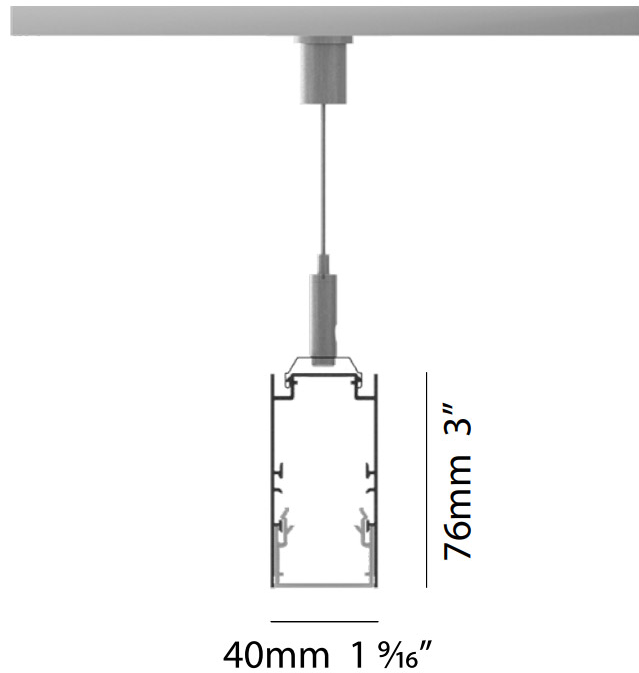

PROJECT
TYPE
SPECIFIER
QUANTITY
DATE

HYPRO 40 SUSPENSION

A3HY40-SUS-SYS

base number

1. To build a product code in our configurator select the specify button on the base model # product page
2. To build a manual product code on this datasheet choose from the options listed below in blue font and add the suffix to the base model #

GENERAL

Series: Hypro
Subseries: Hypro 40
Partner: Prolicht
Division: Architectural
Installation: Suspension
Product Type: Modular Systems
Mounting Location: Ceiling

PHYSICAL

Fixture Finish: SSR / BKV / CWI / CRY / HAB / UFT / ITA / RUA / FTG / MYG / LOD / PUS / FRO / FUP / KIA / POP / BLS / SPG / MEY / GOH / CHC / COM / ABZ / JAG / OBR / MOS / ROR
Fixture Material: Aluminum

ELECTRICAL

Lamp Type: LED (Zhaga Standard)
Dimming: Non-Dimmable / 0-10V Dimming
Driver Included: Yes
Driver Location: Integrated
Driver Type: Constant Current - 120Vac
Driver Class: Class 2
Input Voltage (V): 120

LED

Lamp Life (hrs): 50000
Upon Request: Color Temperature RGB-W Tunable Special LED CRI (no minimum qty) price increase + longer lead time

OPTICAL

Upon Request: Special Beam Angle

RATINGS AND CERTIFICATIONS

Certified By: Certified for North American Standards
IP rating: IP20